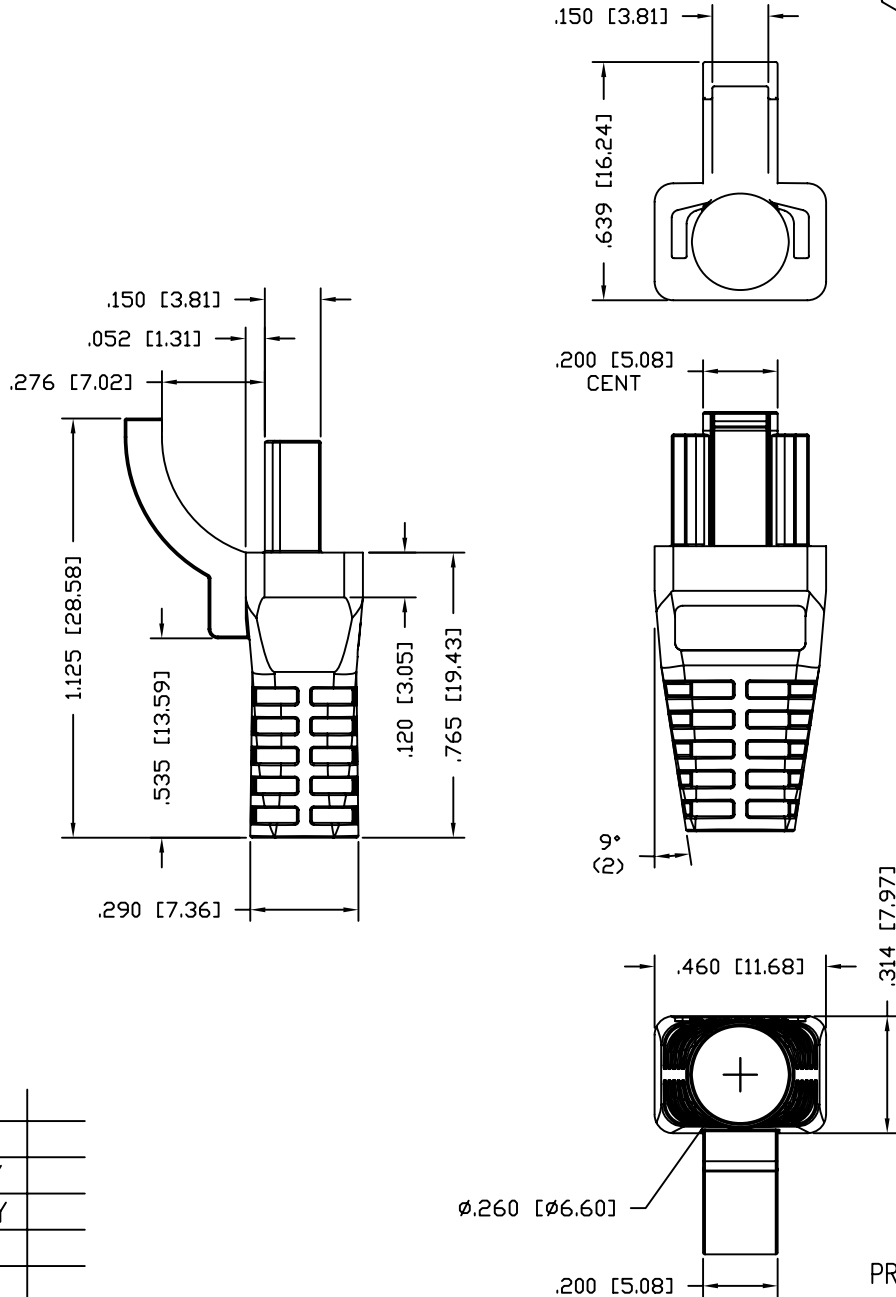

# Sentinel Connector Systems Inc.

1953 Stanton Street

York, Pa. 17404

SRI SLIM LINE BOOT

- \* FOR USE WITH SPECIFIC RJ-45 PLUGS
- \* OPENING TO ACCEPT CABLES TO 6mm

PT No.: 6.0mm

B0013	-	BLUE
B0028	-	LT GREY
B0029	-	DK GREY
B0030	-	YELLOW
B0031	-	GREEN
B0032	-	BLACK
B0033	-	PURPLE
B0034	-	WHITE
B0035	-	RED
B0040	-	ORANGE

MATREIAL: PVC

SDB00XX-B

PRODUCT LINE —  
 PART NO. = B00XX  
 COLOR

4/22/09 REV A2  
 4/09/09 REV A1  
 11/12/02 REV A0