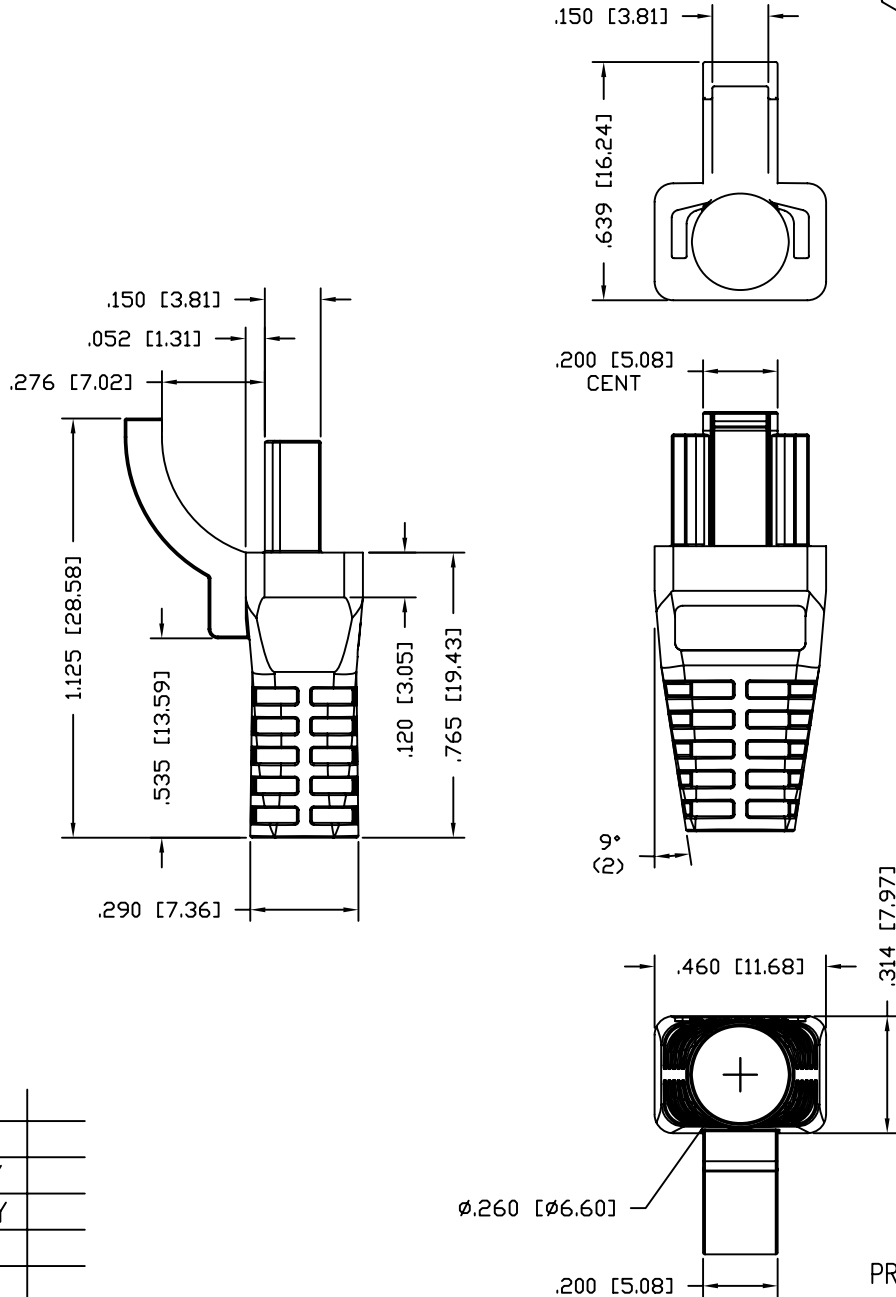

# Sentinel Connector Systems Inc.

1953 Stanton Street

York, Pa. 17404

SRI SLIM LINE BOOT

- \* FOR USE WITH SPECIFIC RJ-45 PLUGS
- \* OPENING TO ACCEPT CABLES TO 6mm

PT No.: 6.0mm

B0013	-	BLUE
B0028	-	LT GREY
B0029	-	DK GREY
B0030	-	YELLOW
B0031	-	GREEN
B0032	-	BLACK
B0033	-	PURPLE
B0034	-	WHITE
B0035	-	RED
B0040	-	ORANGE

MATREIAL: PVC

SDB00XX-B

PRODUCT LINE —  
PART NO. = B00XX  
                  |  
                  COLOR

4/22/09 REV A2  
4/09/09 REV A1  
11/12/02 REV A0